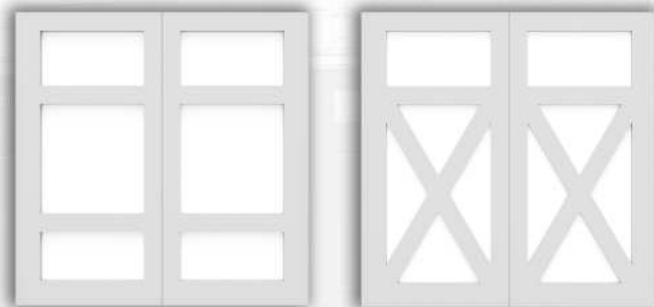

MATERIAL & CONSTRUCTION

Panel Thickness	2 1/2"
Insulation	Injected Polyurethane
R-value	18.0
U-value	.17
Thermal Break	PVC
Panel	Steel Bonded Polyurethane
Panel Widths	24", 21", and 18"
Overlay	Composite
Track	Heavy Duty 2"
Exterior Steel Emboss	Woodgrain
Rollers	Nylon Bearing
Max Width	20'2"
Max Height	14'
Interior Color	White
Limited Warranties	Limited Lifetime Delamination 10yr Finish adhesion 1yr Components

*Calculated door section R-Value is in accordance with DASMA TDS-163

23 STANDARD DESIGN OPTIONS