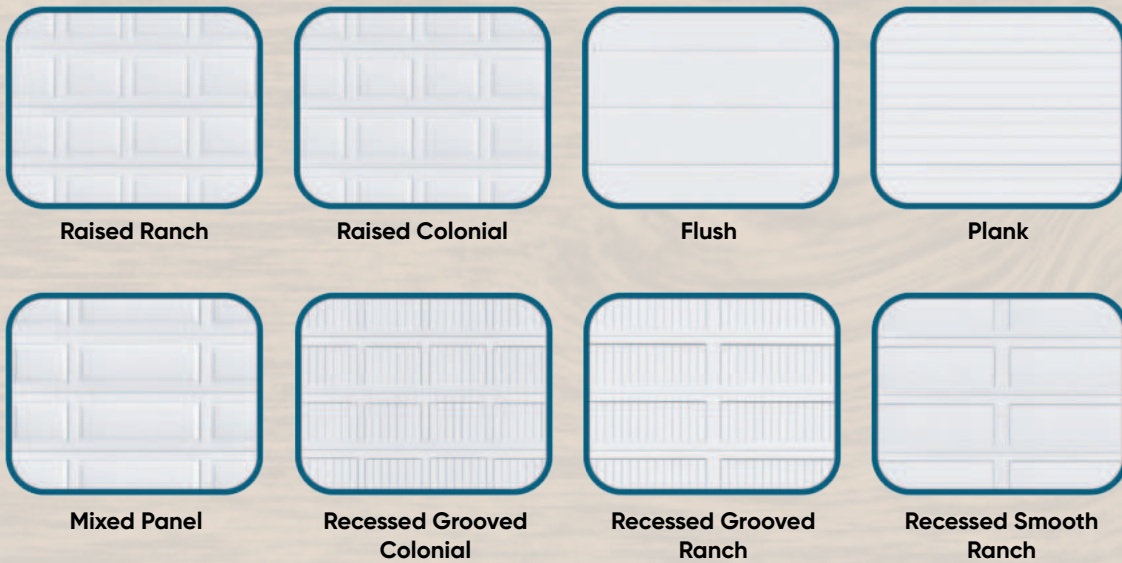

Available In These Panel Styles

SINGLE DIRECTIONAL AVAILABILITY BY PANEL & DOOR MODEL

	Raised Ranch	Raised Colonial	Mixed Panel	Flush	Plank	Recessed Grooved Ranch	Grooved Ranch Colonial	Recessed Smooth Ranch
DS300	Available in: Walnut	Available in: Walnut	NOT AVAILABLE	Available in: Auburn Mocha Walnut	Available in: Auburn Mocha Walnut	Available in: Walnut	Available in: Walnut	Available in: Auburn Mocha
DS400	Available in: Walnut	Available in: Walnut	Available in: Walnut	Available in: Auburn Mocha Walnut	Available in: Auburn Mocha Walnut	Available in: Walnut	Available in: Walnut	Available in: Auburn Mocha