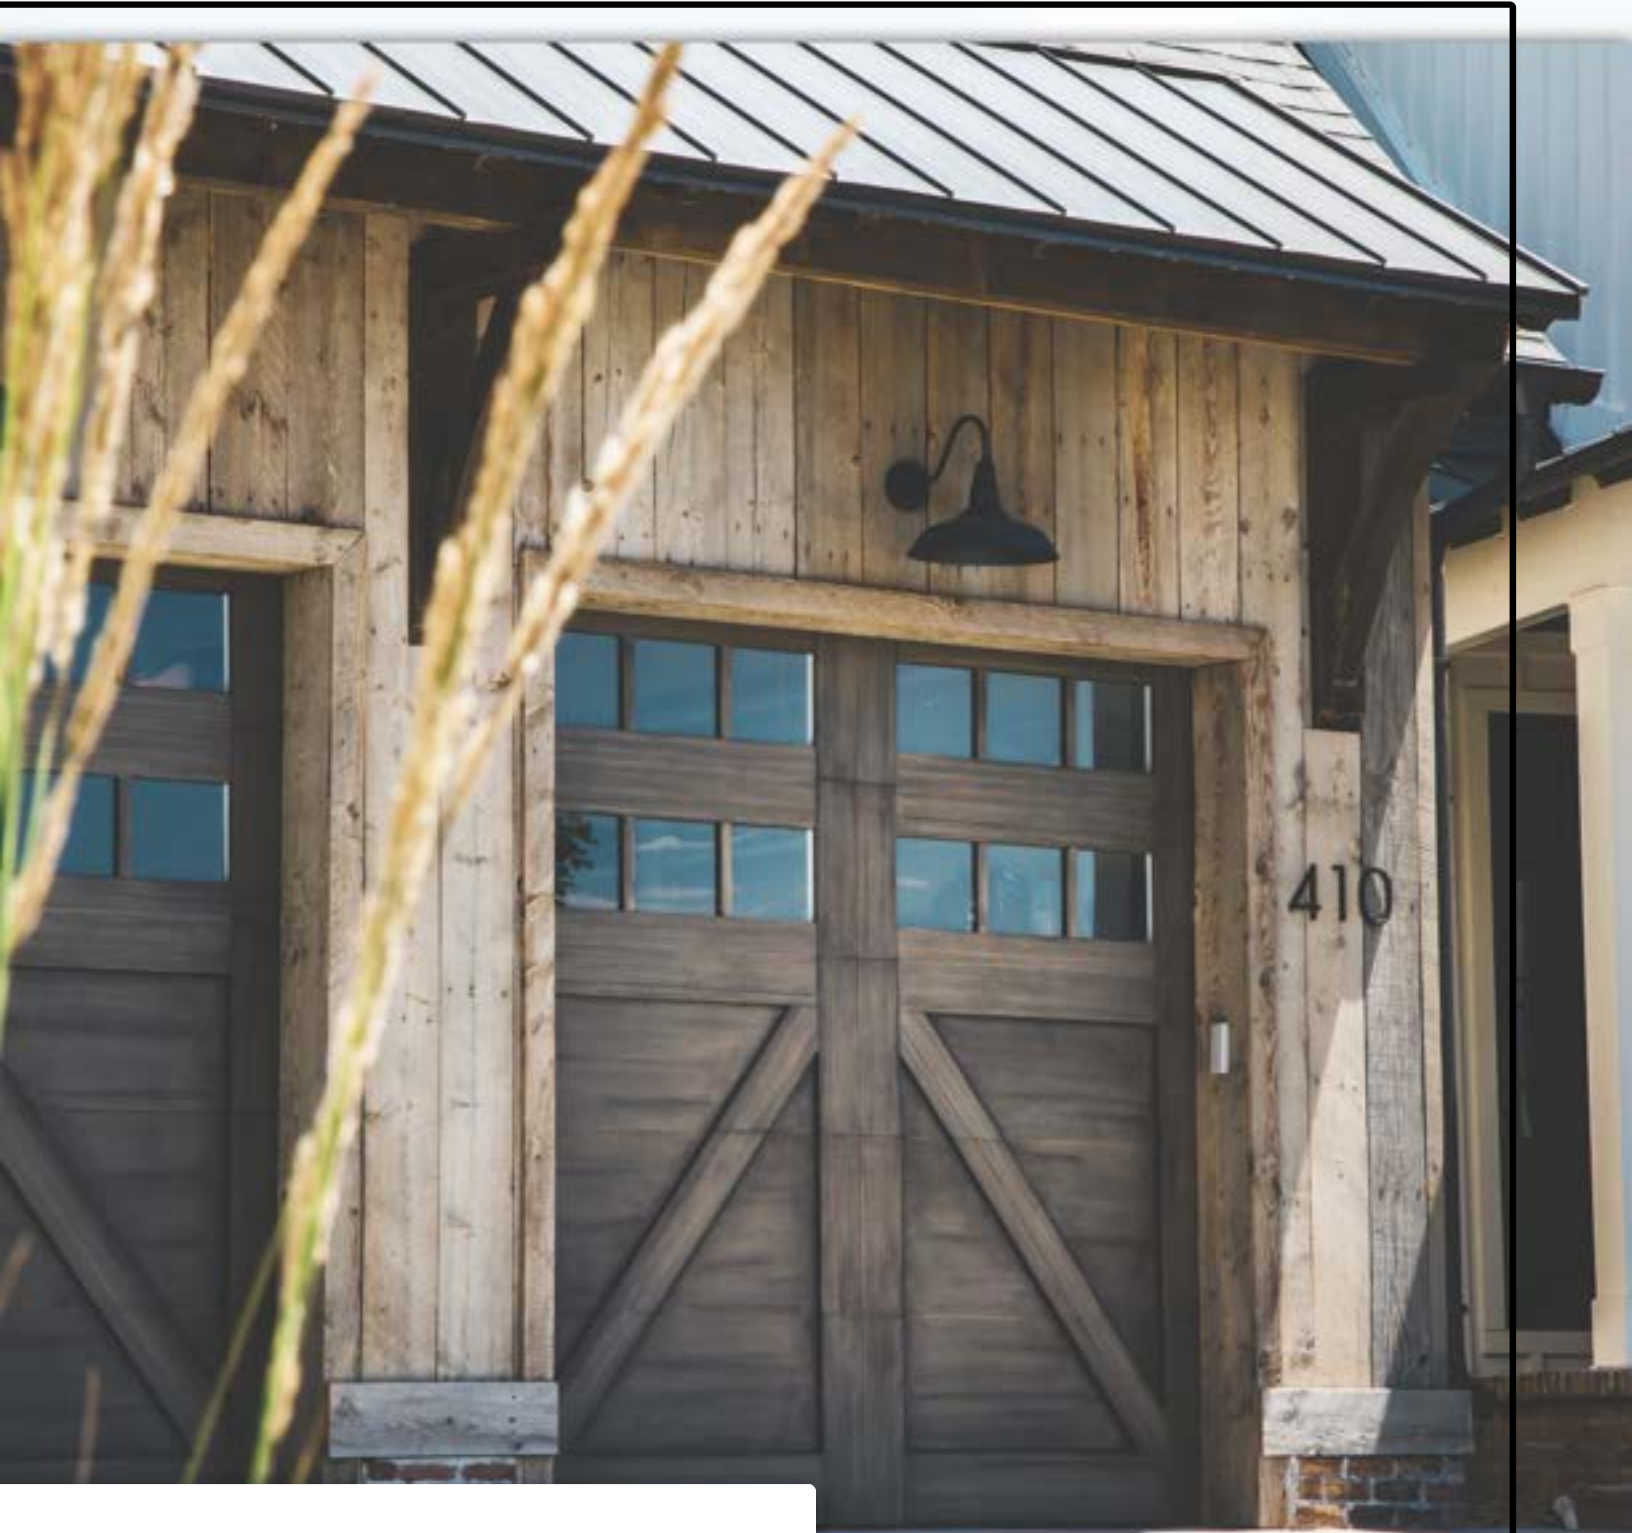

VIDOR

CORNERBROOK SERIES

Vidor Cornerbrook Series Garage Doors combine steel and composite material to provide a dimensional look of authentic carriage doors. This perfect combination can be paired with **Vidor Wood Color Effect™** and many custom features to bring your **Vision To Life.**

SCAN FOR FULL LINEUP

MATERIAL & CONSTRUCTION

Panel Thickness	2 1/2"
Insulation	Injected Polyurethane
R-value	18.0*
U-value	.07
Thermal Break	PVC
Panel	Steel Bonded Polyurethane
Panel Widths	24", 21" and 18"
Overlay	Composite
Track	Heavy Duty 2"
Exterior Steel Emboss	Woodgrain
Rollers	Nylon Bearing
Max Width	20'2"
Max Height	14'
Interior Color	White
Limited Warranties	Limited Lifetime Delamination 10yr Finish adhesion 1yr Components