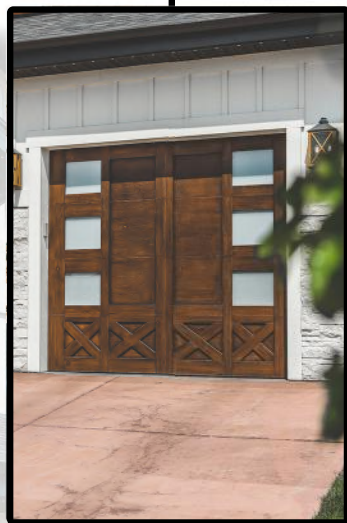

Standard and custom window options to fit your **Personal Style**.